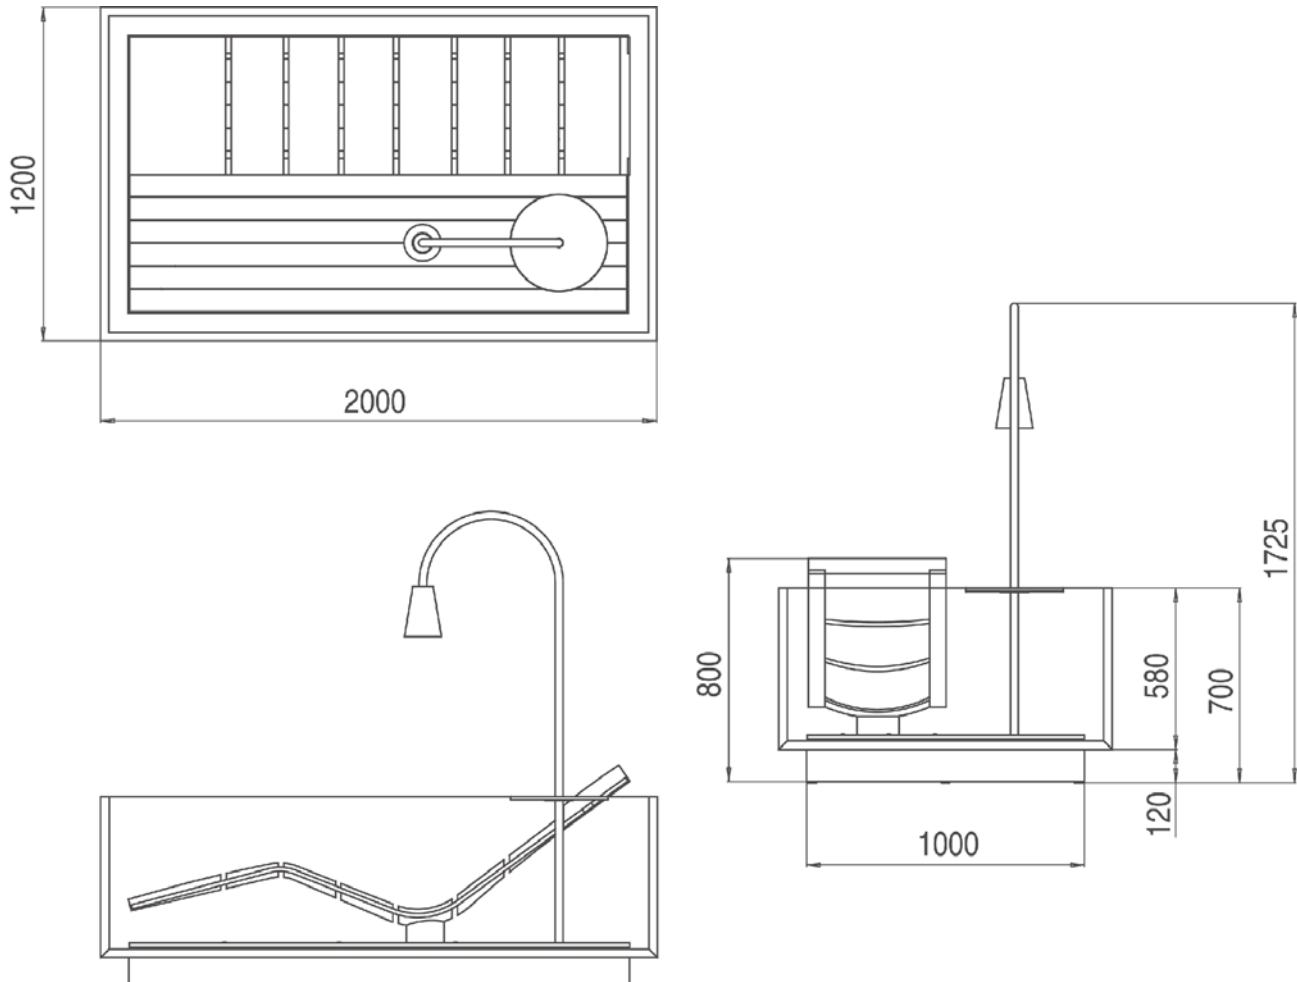

Product Specification

Water Lounge Freestanding 2000x1200mm

INSTALLATION INFORMATION/ REQUIREMENTS:

- Wood version: Base with panelling made of teak wood, lounge frame in stainless steel with teak wood surface.
- Stainless steel version: Base with panelling made of burnished stainless steel, lounge frame in stainless steel with grey PU surface.
- Glass corpus (laminated safety glass)
- 12 Air-nozzles
- Glass table with integrated control via capacitive buttons
- Colour lighting

For further information call Central Sales on 0845 600 1950

For projects & developments call the Contract Team on 01322 422 024

For Technical aftersales call 0870 011 6496